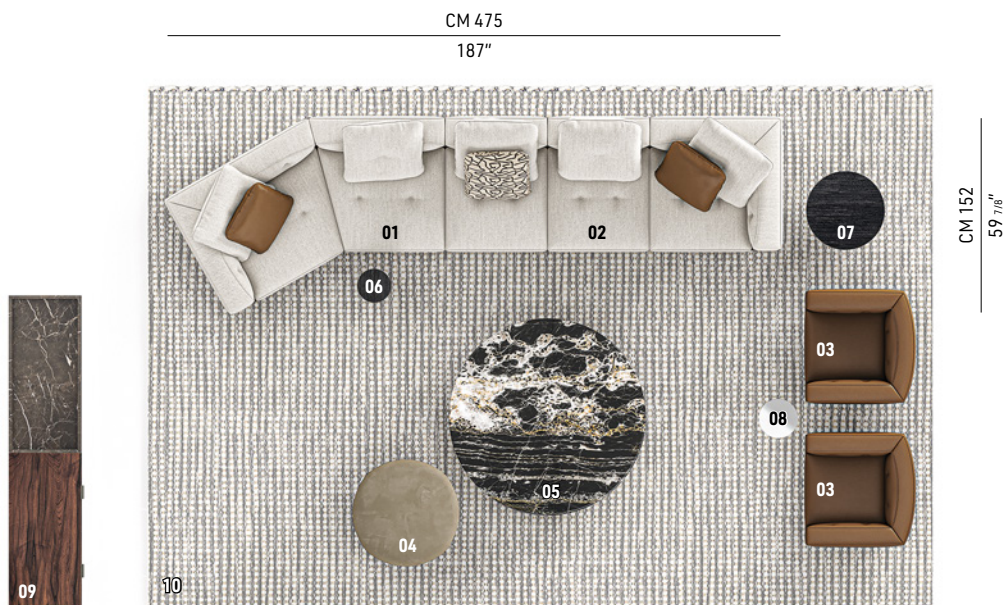

DYLAN

RODOLFO DORDONI DESIGN

The instinct for the continuity of shapes, and lines, and for consistency of language and style typical of Minotti's modus operandi, is embodied in the Dylan modular seating system. A multifaceted and versatile lexicon in which the rigour of forms is combined with their ability to accommodate. Every detail of Dylan combines the tailoring of the upholstery with the multifaceted vision of a rational architecture that passes from the space to the furniture, balancing and perfectly integrating it with the contemporary way of interpreting and experiencing living spaces.

DYLAN - Arrangement 01

SOFA ARRANGEMENT

- 01 DYLAN**
INCLINED ELEMENT WITH ARMREST SX
SEAT 77 - CM 215X152 H82
- 02 DYLAN**
ELEMENT WITH 1 ARMREST DX - SEAT 77
CM 260X102 H82

FURNISHING ACCESSORIES

- 03 SALLY**
SWIVEL ARMCHAIRS CM 86X84 H63
- 04 CAPRI BASE**
OTTOMAN Ø CM 82 H37
- 05 DOYLE**
COFFEE TABLE Ø CM 150 H25
- 06 PILOTIS WOOD**
SIDE TABLE Ø CM 25 H55
- 07 LELONG 23**
SIDE TABLE WITH 2 TOPS Ø CM 60 H46
- 08 ANISH**
SIDE TABLE Ø CM 30 H45
- 09 SUPERBLOCKS**
LIVING SIDEBOARD CM 240X55 H47
MOD. D
- 10 OSAKA**
RUG CM 600X400

08
ANISH
SIDE TABLE Ø CM 30 H45

09
SUPERBLOCKS
LIVING SIDEBOARD CM 240X55 H47 - MOD. D

10
OSAKA
RUG CM 600X400

Settings